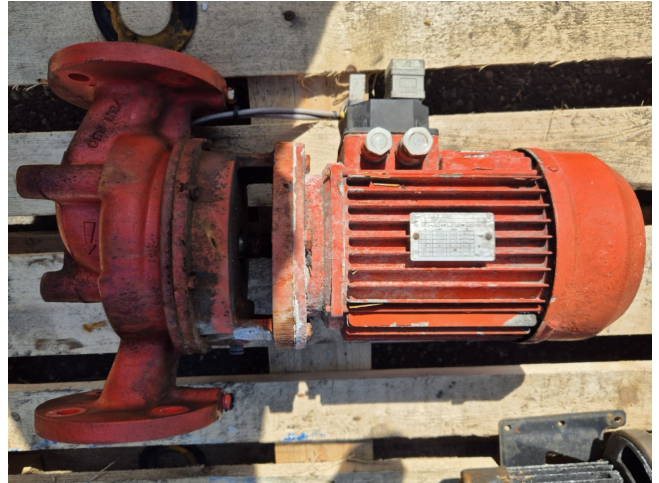

# Salmson LPC205-14/3

## Specifications

Марка	Salmson
тип	LPC205-14/3
Мощность макс. (кВт)	3,0
Stock	1

### Used Salmson LPC205-14/3

Used Salmson LPC205-14/3 water pump with a P S.C 100/3 electric motor with the following specifications: 50 Hz - 3 kW - 2820 RPM. Dimensions: 220x340x550 mm (LxWxH).